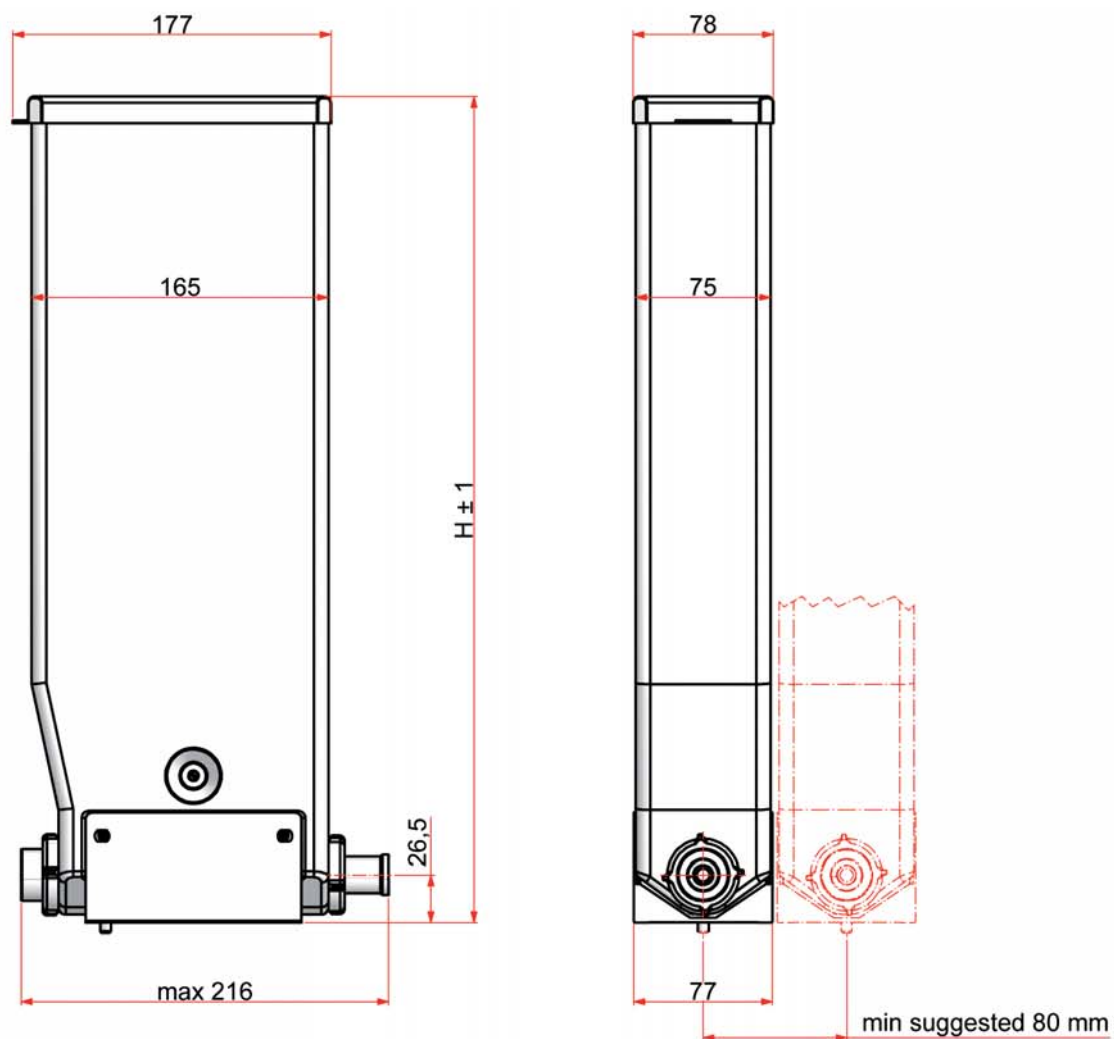

INGREDIENT CANISTER

H=Any up to 460mm

SERIES 221