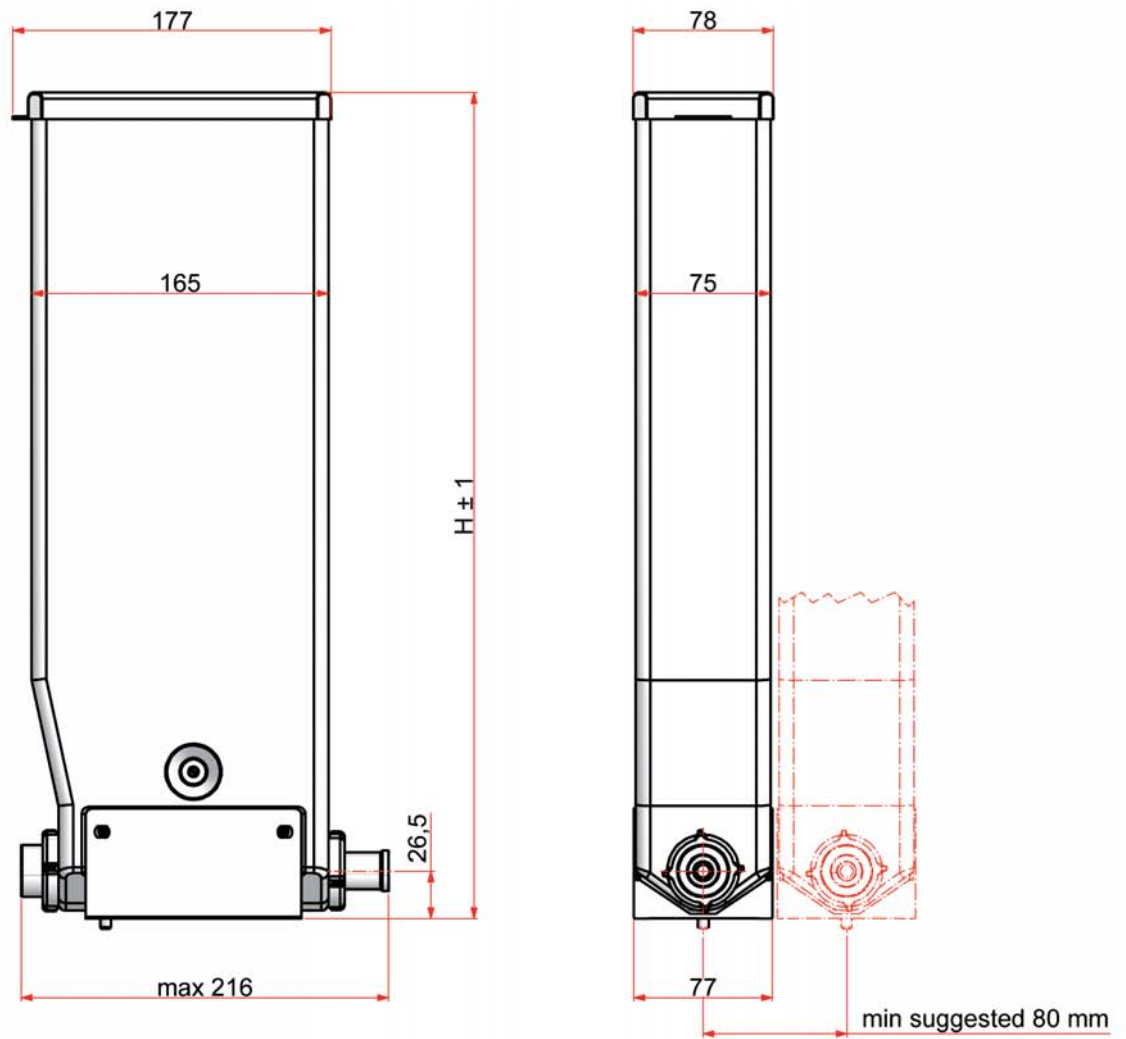

INGREDIENT CANISTER

H=Any up to 460mm

SERIES 221