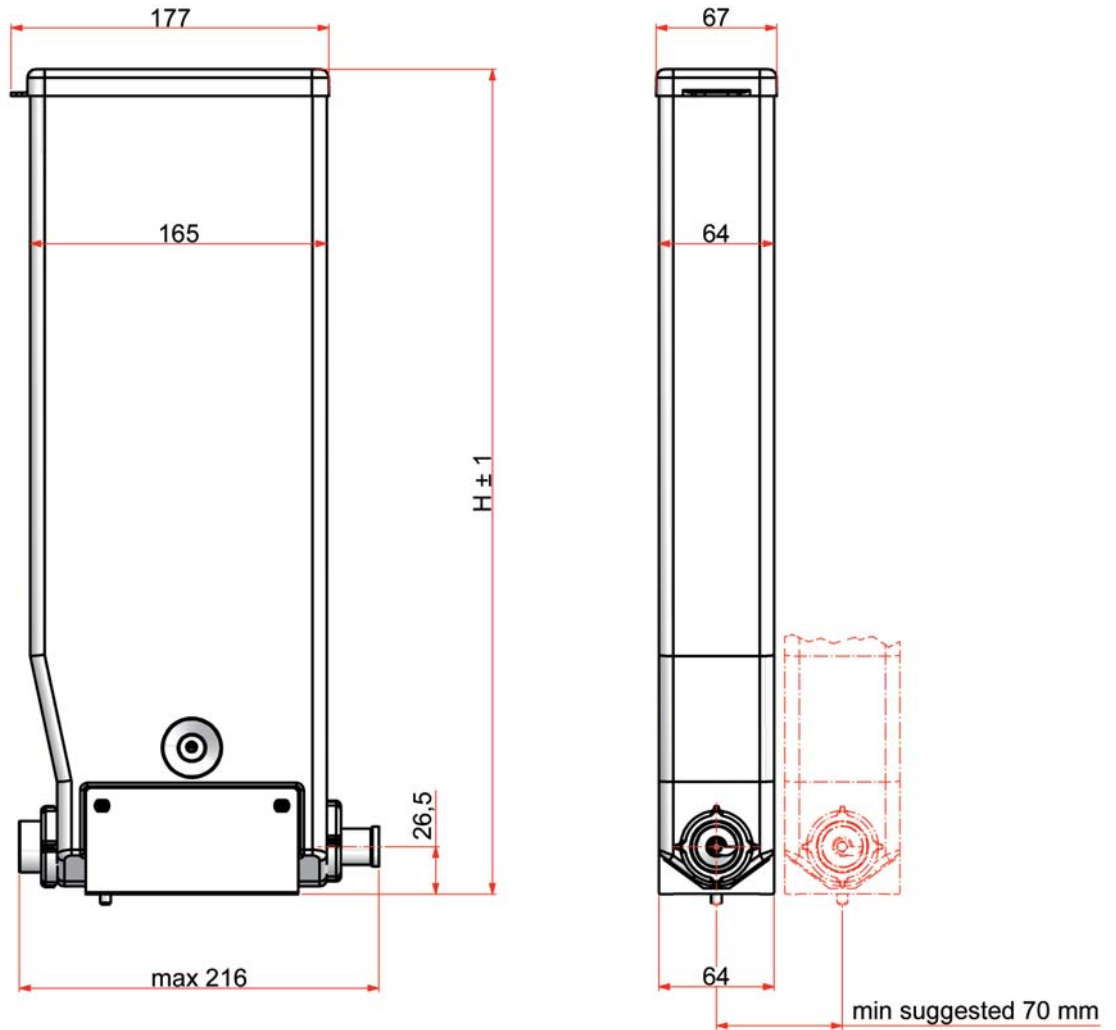

INGREDIENT CANISTER

H=Any up to 460mm

SERIES 225