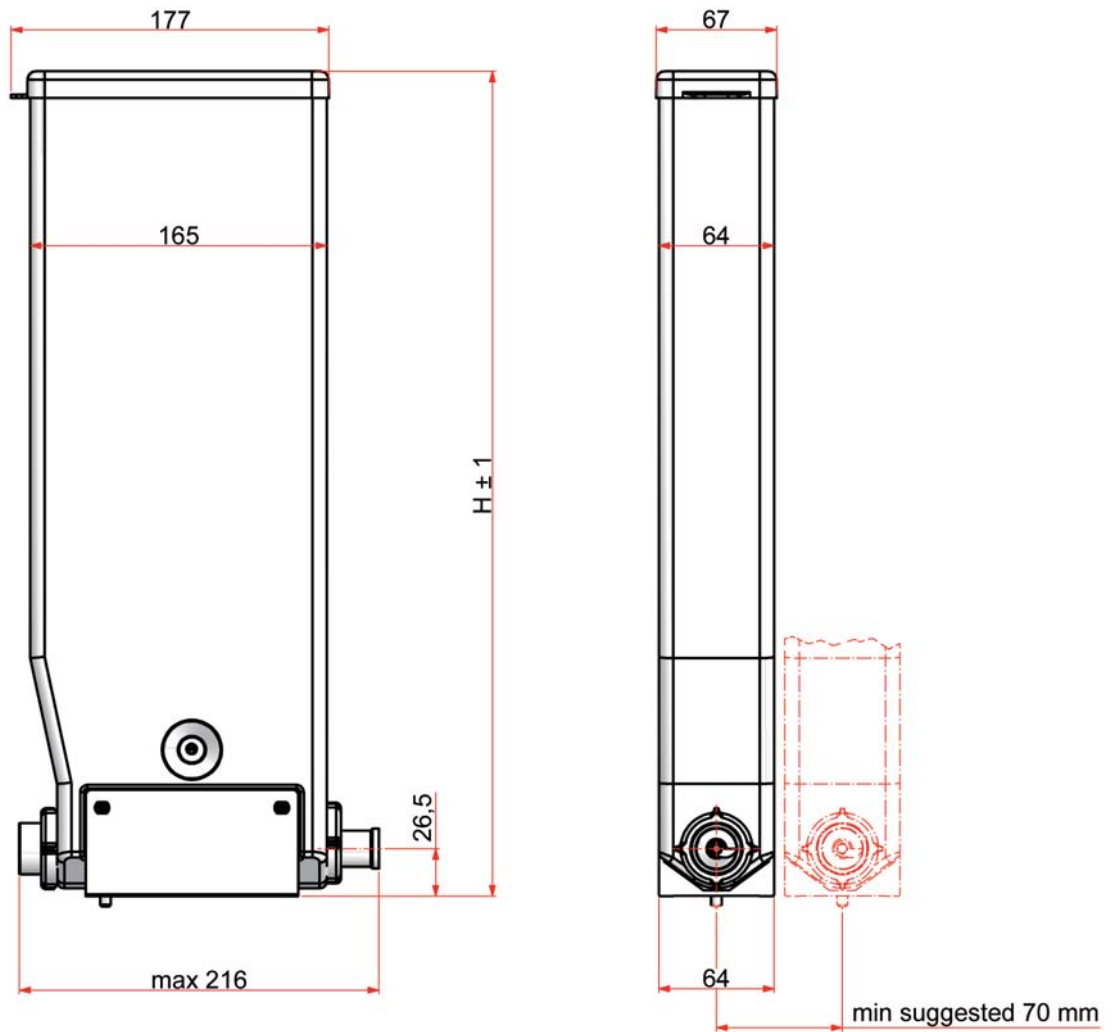

## INGREDIENT CANISTER

H=Any up to 460mm

**SERIES 225**