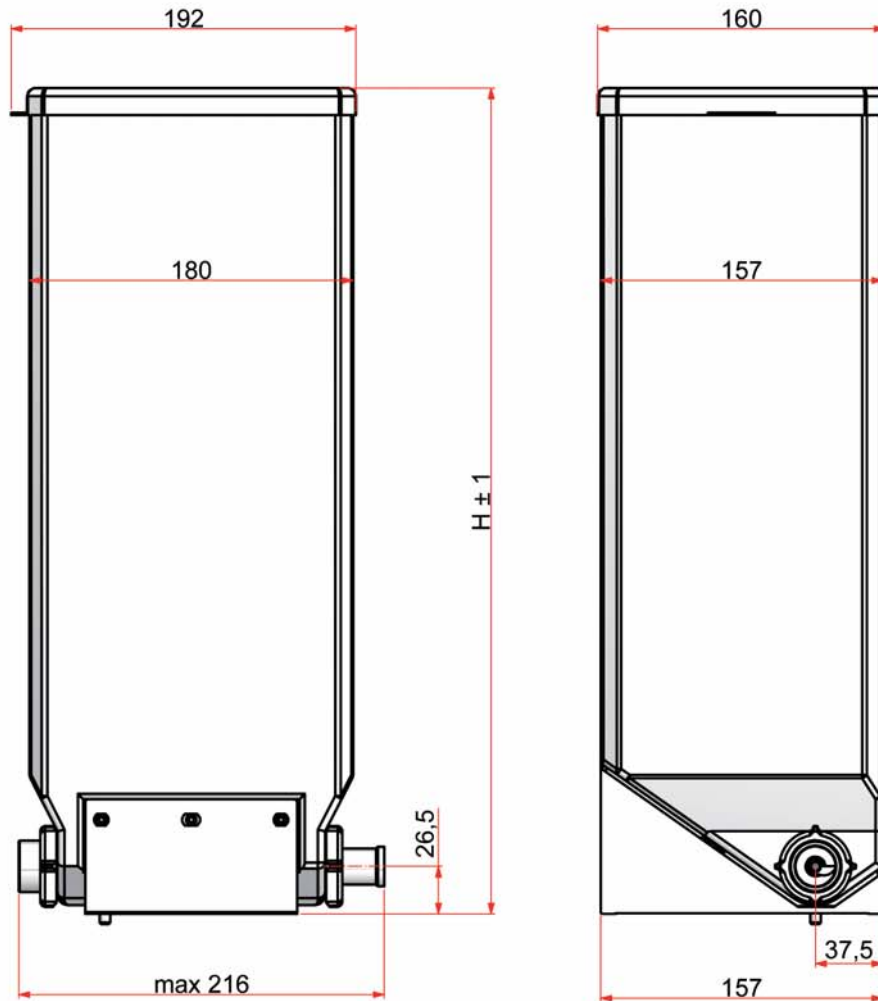

INGREDIENT CANISTER

RH (DX)

H=Any up to 460mm

SERIES 232

LH (SX)