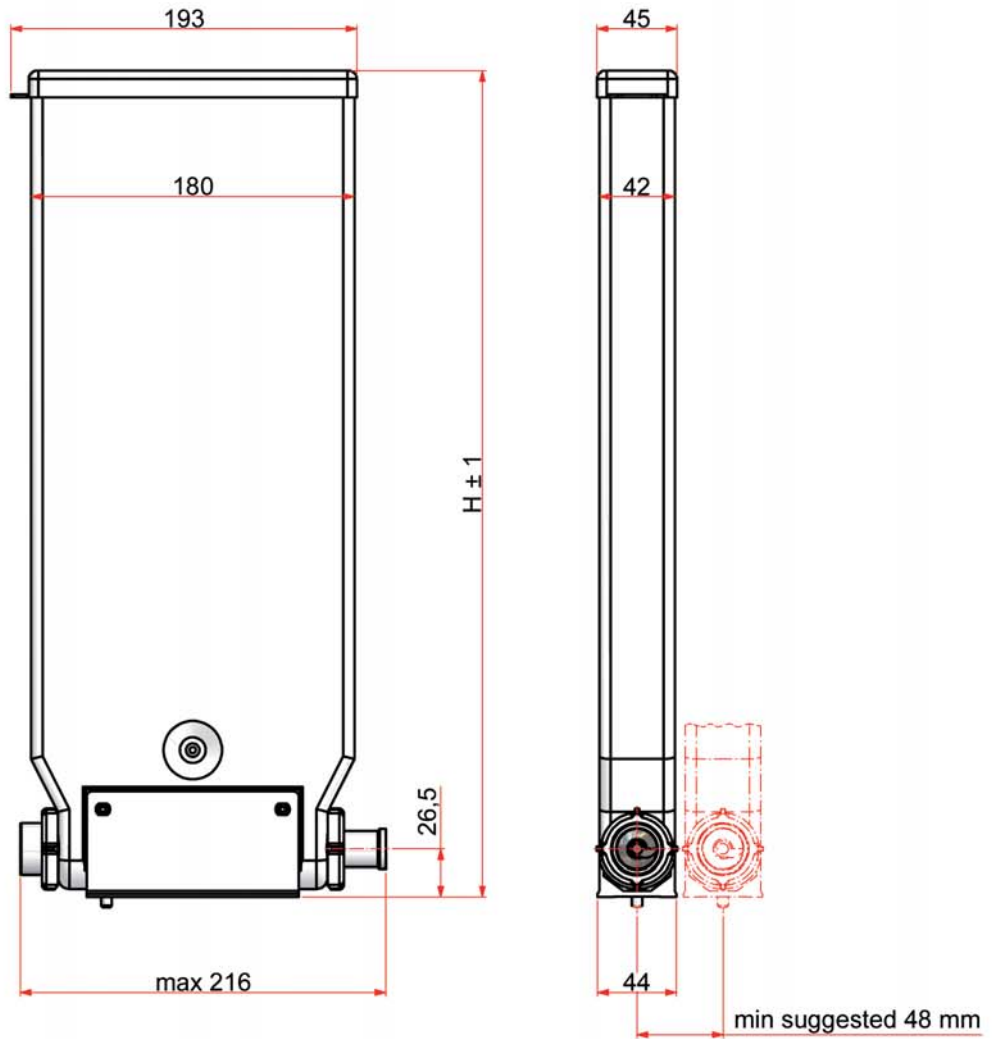

## INGREDIENT CANISTER

H=Any up to 460mm

**SERIES 234**