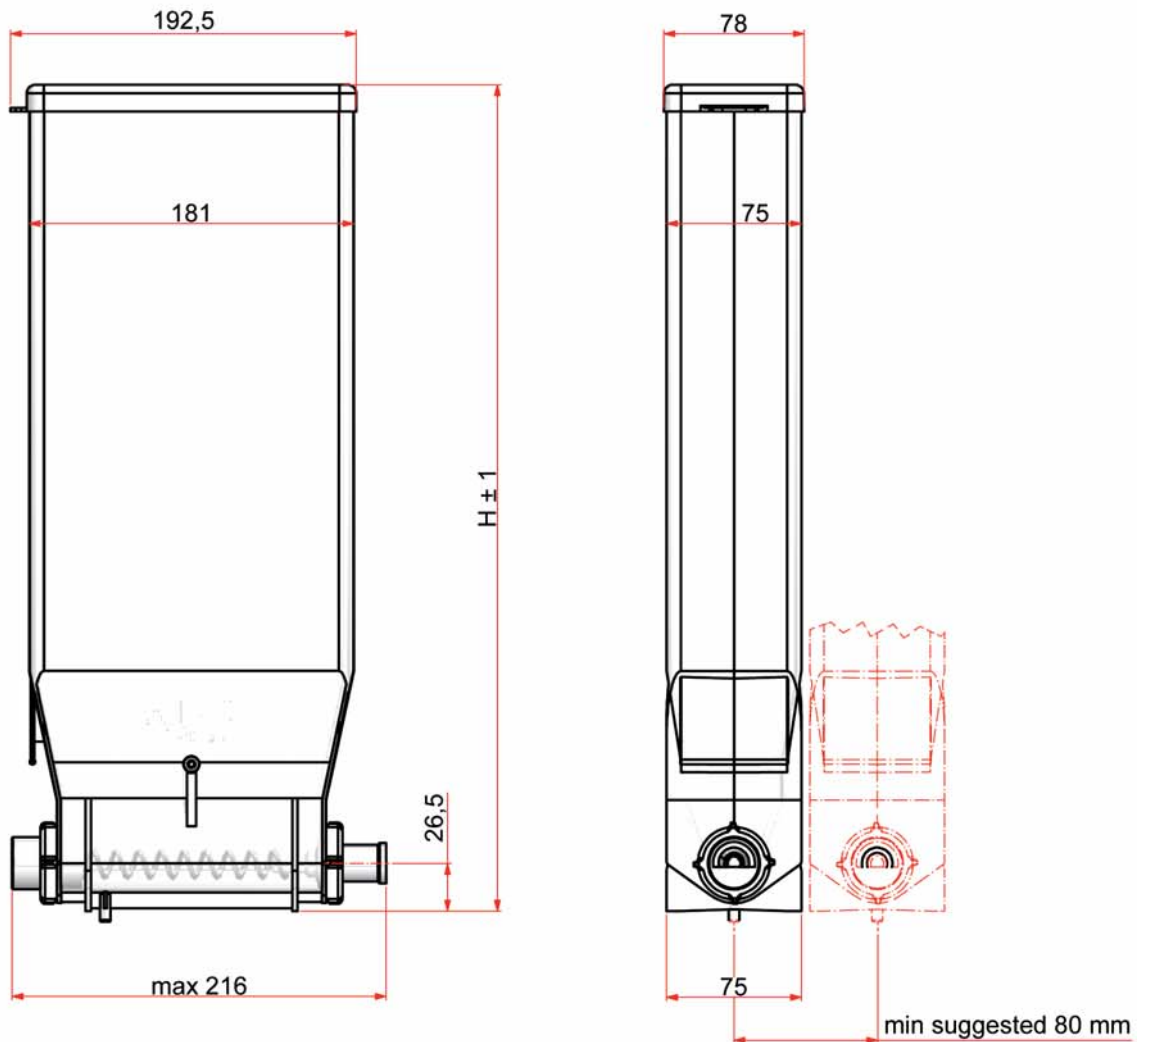

INGREDIENT CANISTER

AVAILABLE IN
H=185
H=250
H=290
H=350
H=460

SERIES 237