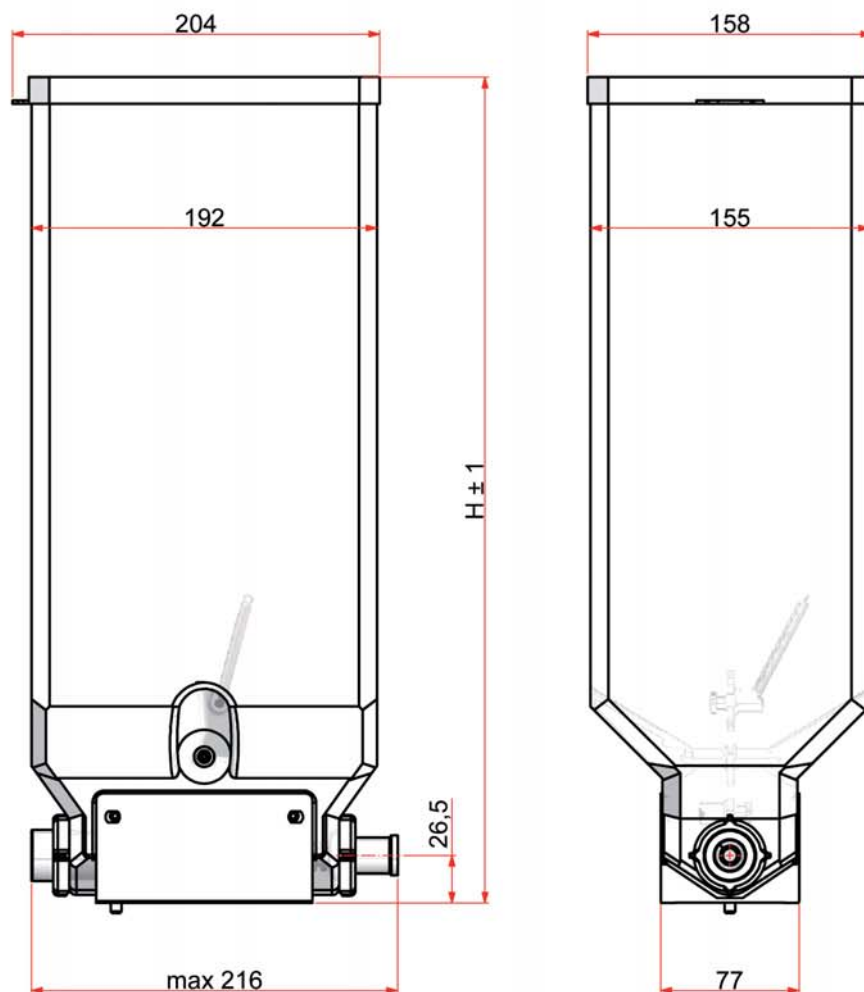

INGREDIENT CANISTER

H=Any up to 460mm

SERIES 236