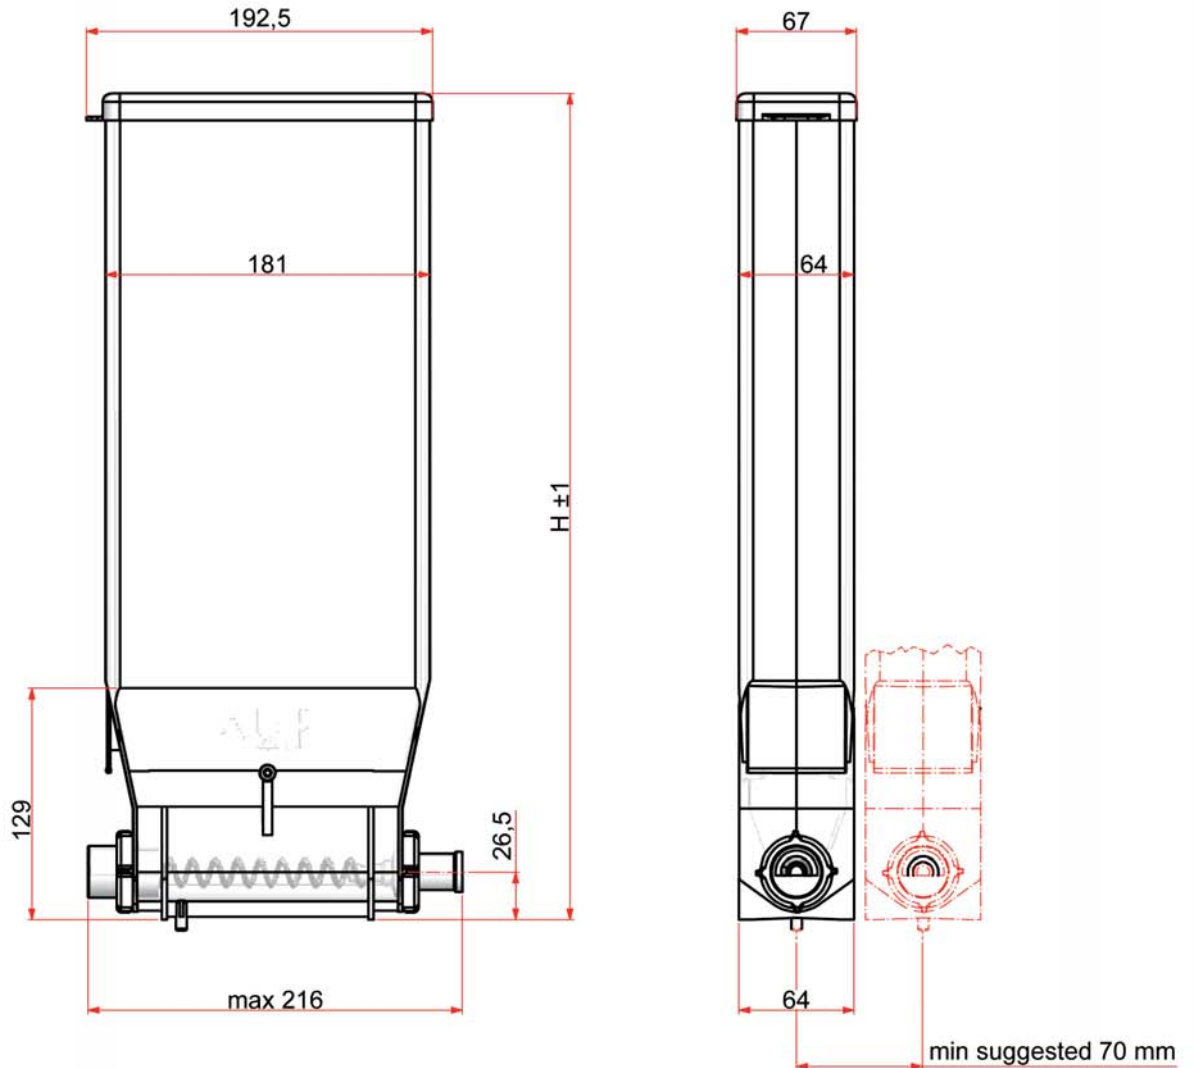

INGREDIENT CANISTER

AVAILABLE IN
H=180
H=190
H=240
H=290
H=315
H=350
H=460

SERIES 238