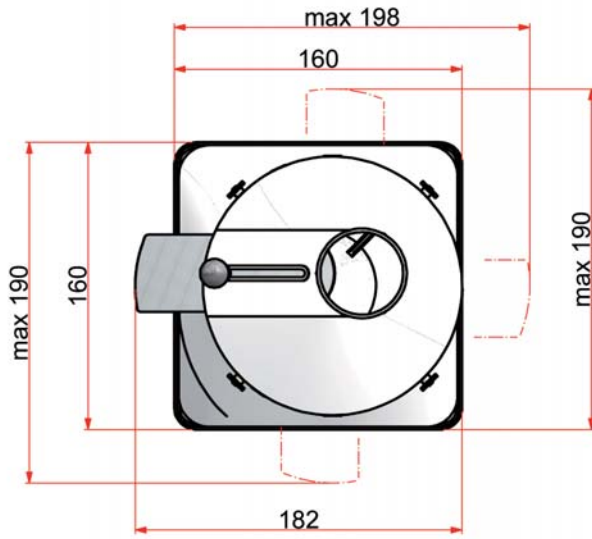

COFFEE BEAN HOPPERS

On request the base can be mounted on different positions.

H=Any up to 460mm

SERIES 290

COMPONENTI VENDING S.P.A. RESERVE RIGHT TO MODIFY THE PRESENT PRODUCT EVERY MOMENT AND WITHOUT NOTICE.