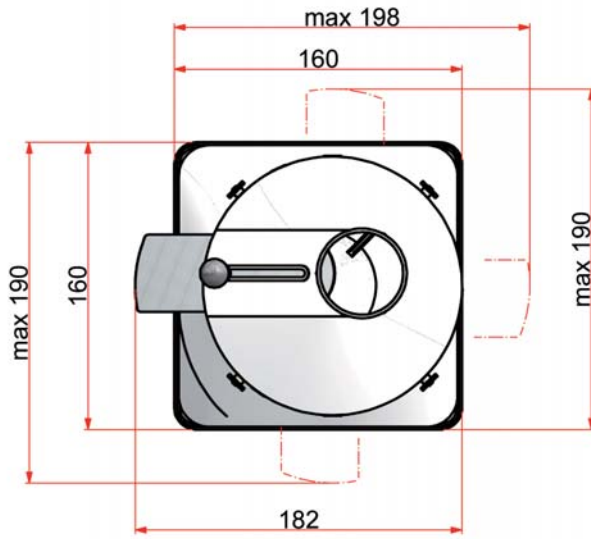

COFFEE BEAN HOPPERS

On request the base can be mounted on different positions.

H=Any up to 460mm

SERIES 290