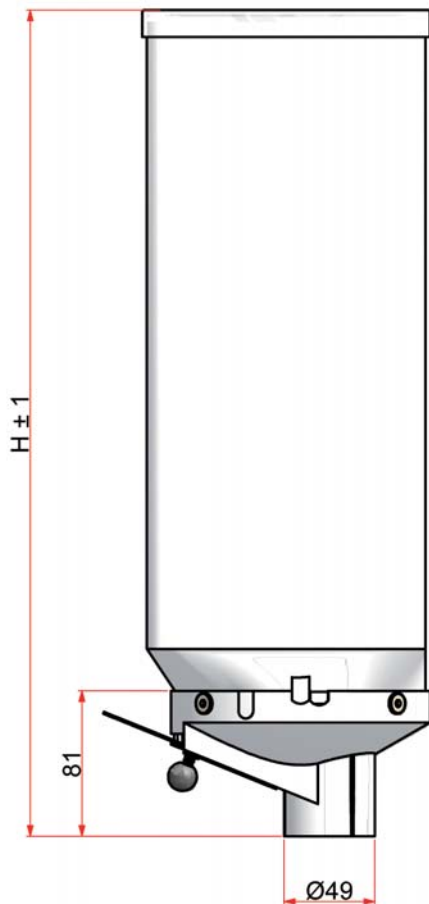

COFFEE BEAN HOPPERS

On request the base can be mounted on different positions.

H=Any up to 460mm

SERIES 290