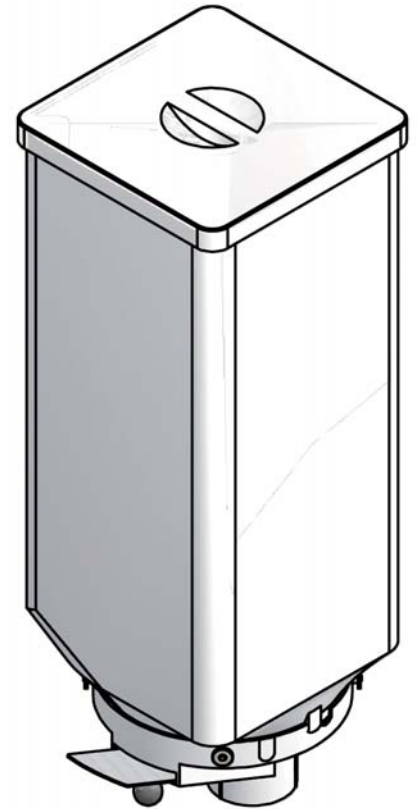

COFFEE BEAN HOPPERS

On request the base can be mounted on different positions.

H=Any up to 460mm

SERIES 290