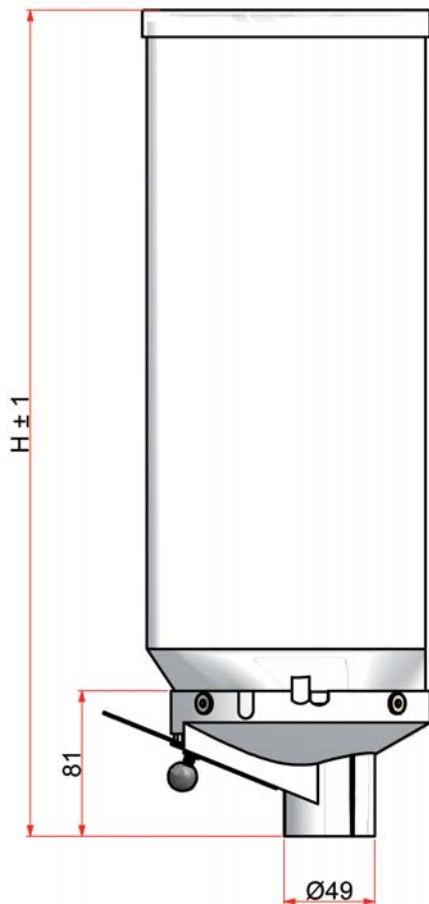

COFFEE BEAN HOPPERS

On request the base can be mounted on different positions.

H=Any up to 460mm

SERIES 290

COMPONENTI VENDING S.P.A. RESERVE RIGHT TO MODIFY THE PRESENT PRODUCT EVERY MOMENT AND WITHOUT NOTICE.