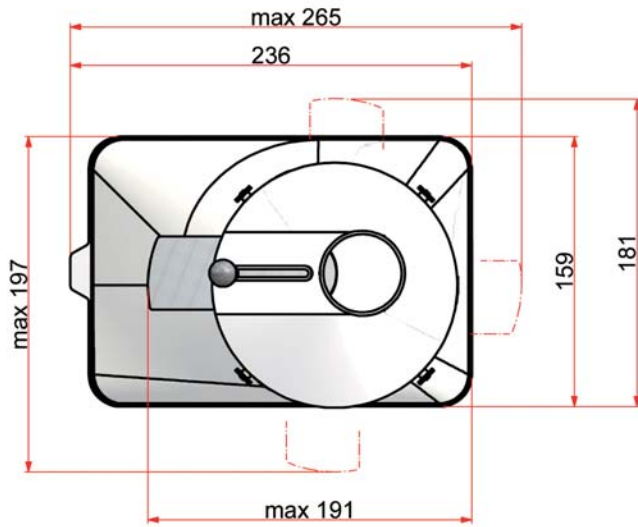

COFFEE BEAN HOPPERS

On request the base can be mounted on different positions.

H=Any up to 460mm

SERIES 291

COMPONENTI VENDING S.P.A. RESERVE RIGHT TO MODIFY THE PRESENT PRODUCT EVERY MOMENT AND WITHOUT NOTICE.