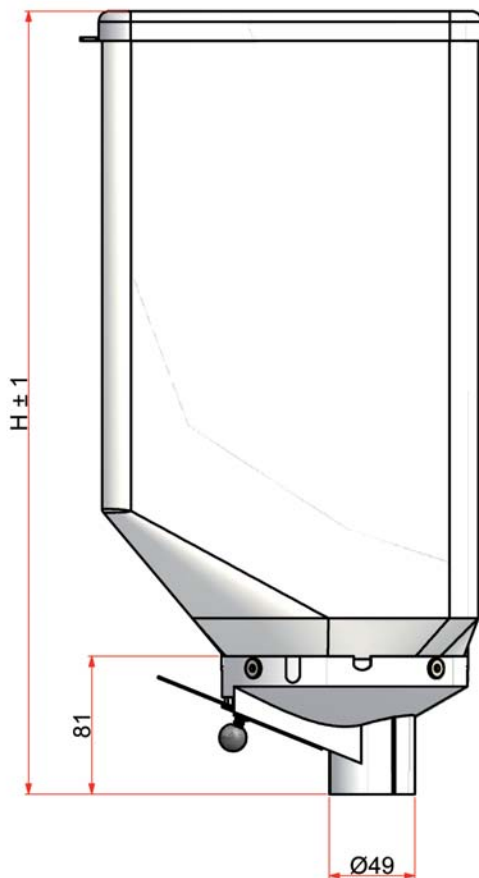

COFFEE BEAN HOPPERS

On request the base can be mounted on different positions.

H=Any up to 460mm

SERIES 291

COMPONENTI VENDING S.P.A. RESERVE RIGHT TO MODIFY THE PRESENT PRODUCT EVERY MOMENT AND WITHOUT NOTICE.