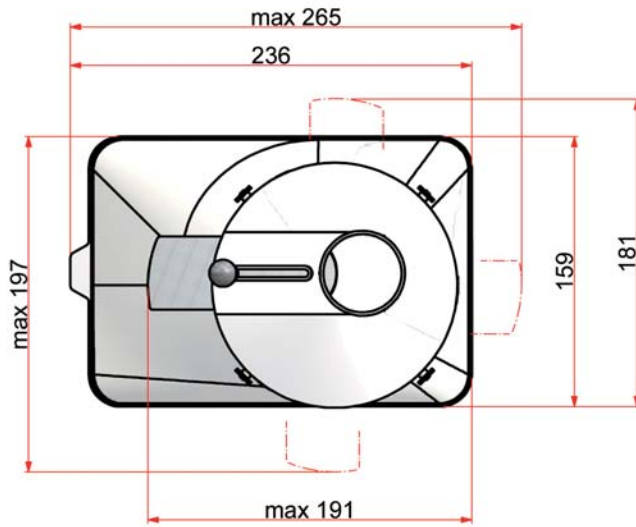

COFFEE BEAN HOPPERS

On request the base can be mounted on different positions.

H=Any up to 460mm

SERIES 291

COMPONENTI VENDING S.P.A. RESERVE RIGHT TO MODIFY THE PRESENT PRODUCT EVERY MOMENT AND WITHOUT NOTICE.