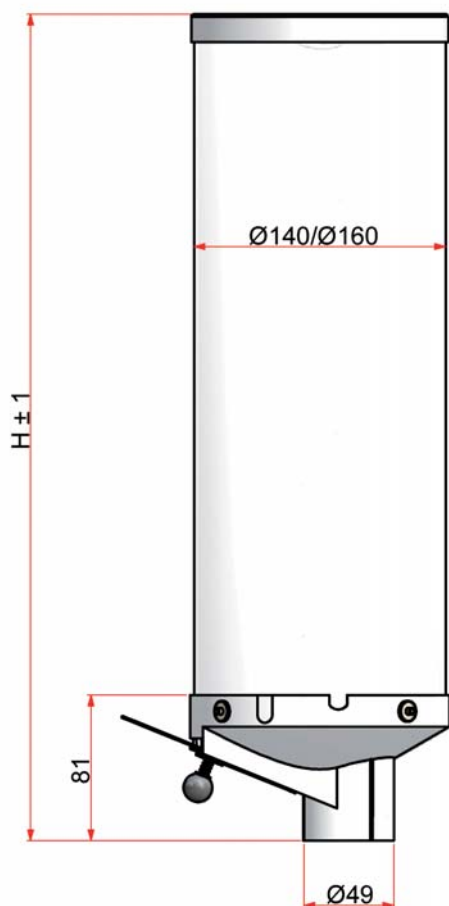

COFFEE BEAN HOPPERS

DISPENSING DIVISION

H=Any up to 1000mm

SERIES 292

COMPONENTI VENDING S.P.A. RESERVE RIGHT TO MODIFY THE PRESENT PRODUCT EVERY MOMENT AND WITHOUT NOTICE.

1 OF 1