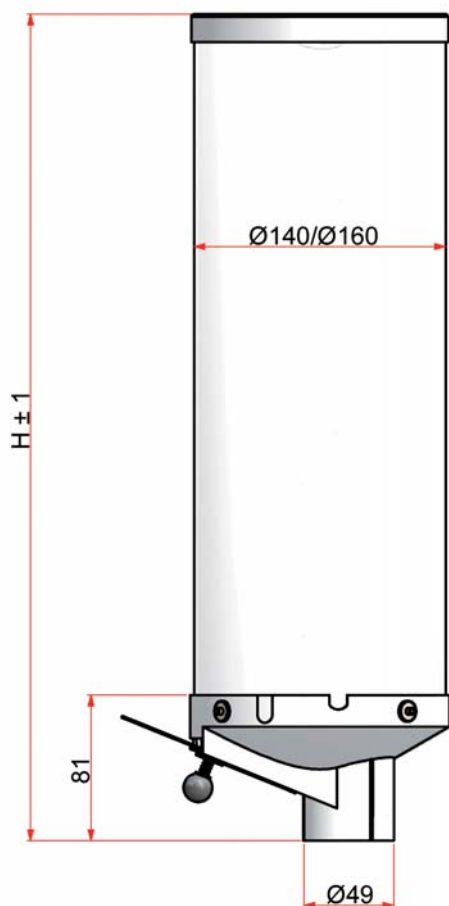

## COFFEE BEAN HOPPERS

H=Any up to 1000mm

**SERIES 292**

COMPONENTI VENDING S.P.A. RESERVE RIGHT TO MODIFY THE PRESENT PRODUCT EVERY MOMENT AND WITHOUT NOTICE.

1 OF 1