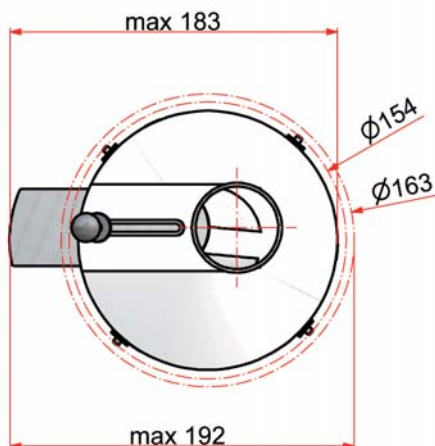

COFFEE BEAN HOPPERS

DISPENSING DIVISION

H=Any up to 1000mm

SERIES 292

COMPONENTI VENDING S.P.A. RESERVE RIGHT TO MODIFY THE PRESENT PRODUCT EVERY MOMENT AND WITHOUT NOTICE.

1 OF 1