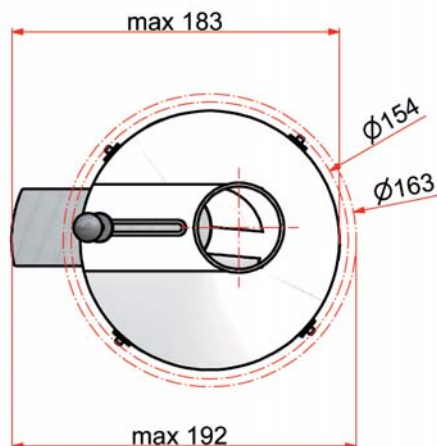

## COFFEE BEAN HOPPERS

H=Any up to 1000mm

**SERIES 292**

COMPONENTI VENDING S.P.A. RESERVE RIGHT TO MODIFY THE PRESENT PRODUCT EVERY MOMENT AND WITHOUT NOTICE.

1 OF 1