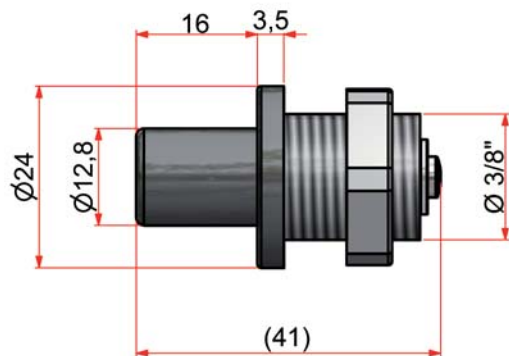

REJECT BUTTON

p/n. 201A0039A - Black
p/n. 201A0039C - Grey