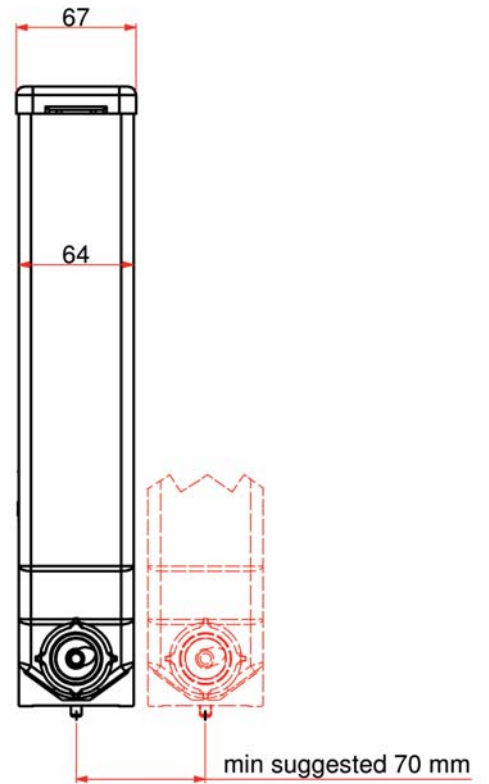

INGREDIENT CANISTER

H=Any up to 460mm

SERIES 228C