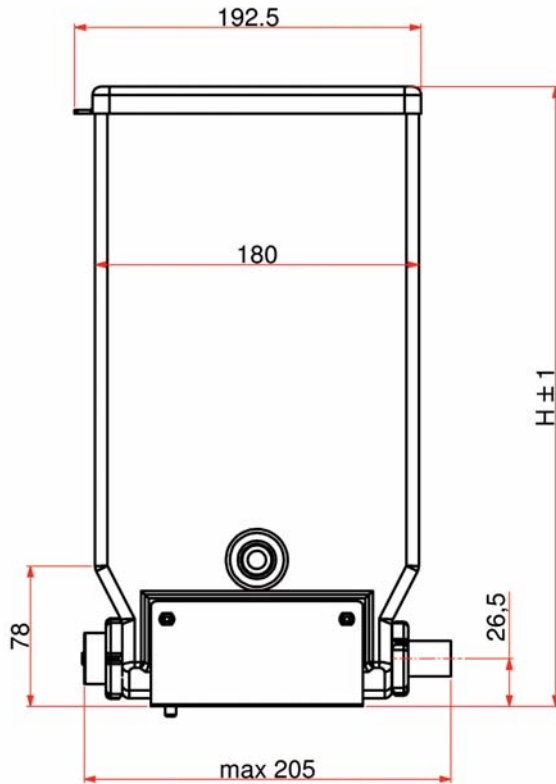

INGREDIENT CANISTER

H=Any up to 460mm

SERIES 228C