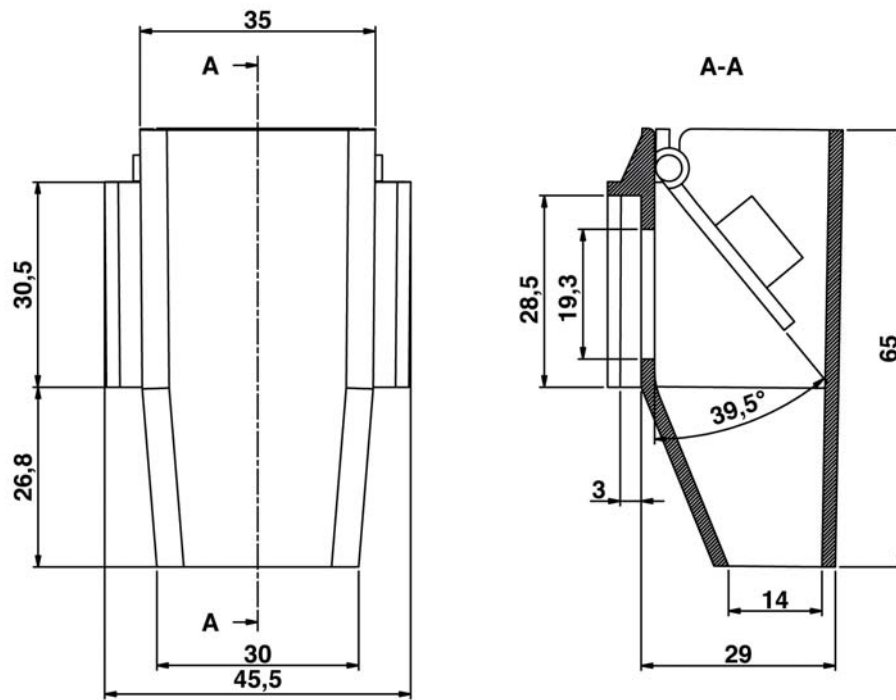

## TIME BASIS DOSER / DOSATORE A TEMPO

FOR GRINDER SERIES 252 ONLY

FOR GRINDER SERIES 256 ONLY