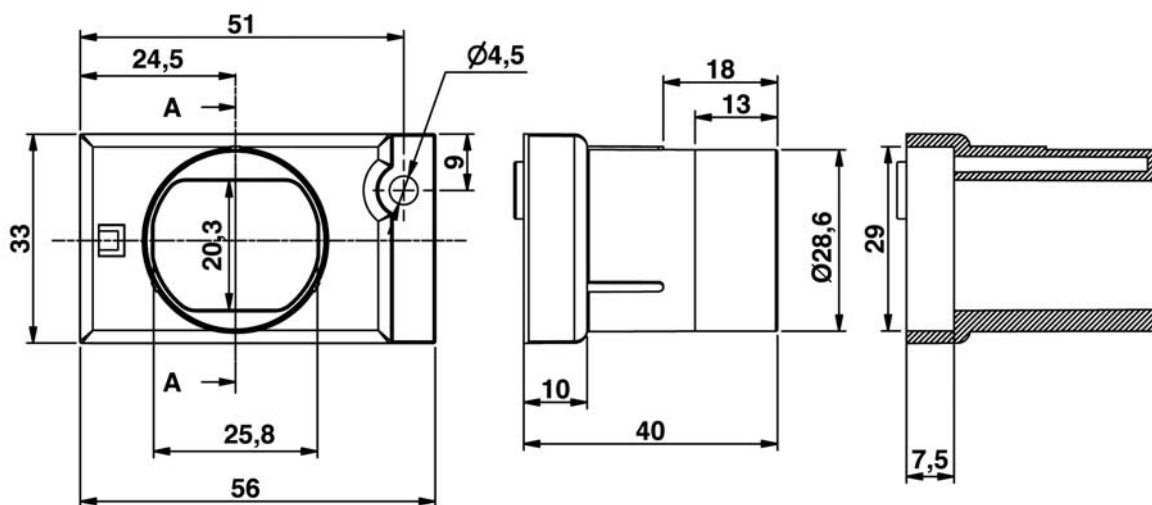

TIME BASIS DOSER LONG / DOSATORE A TEMPO LUNGO

DISPENSING DIVISION

CHUTE / PIPA

Available on request