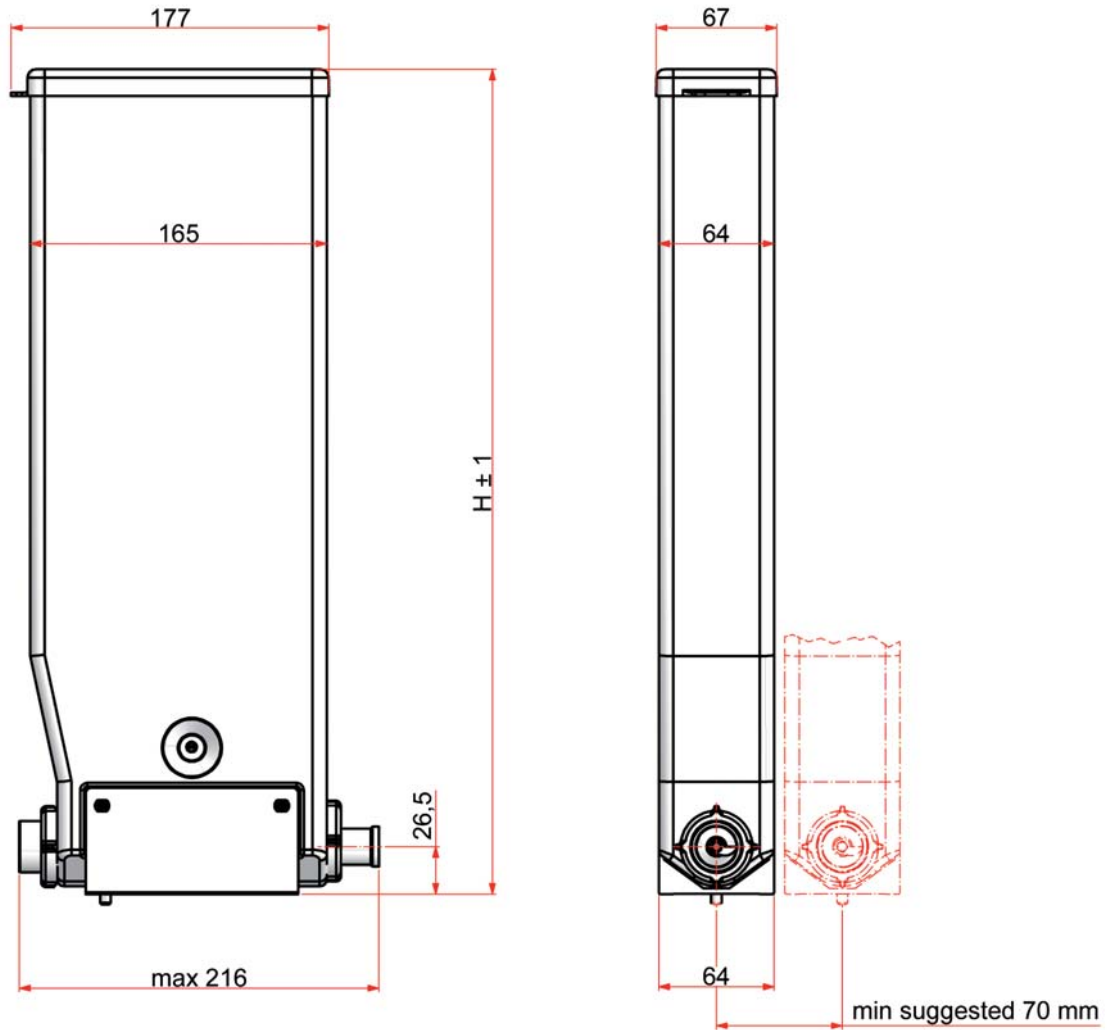

INGREDIENT CANISTER

H=Any up to 460mm

SERIES 225