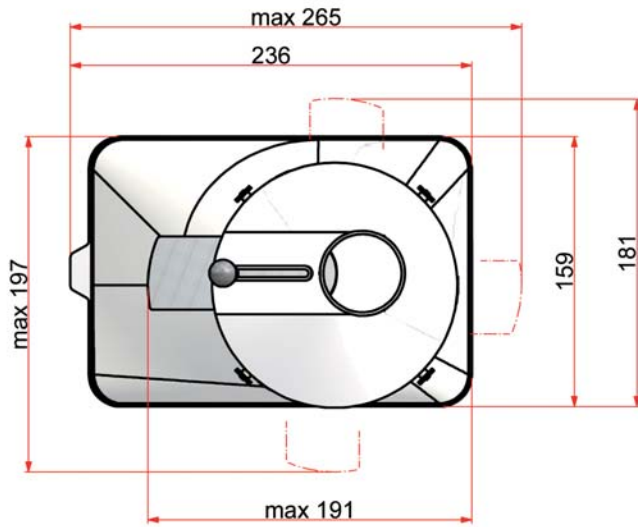

COFFEE BEAN HOPPERS

On request the base can be mounted on different positions.

H=Any up to 460mm

SERIES 291