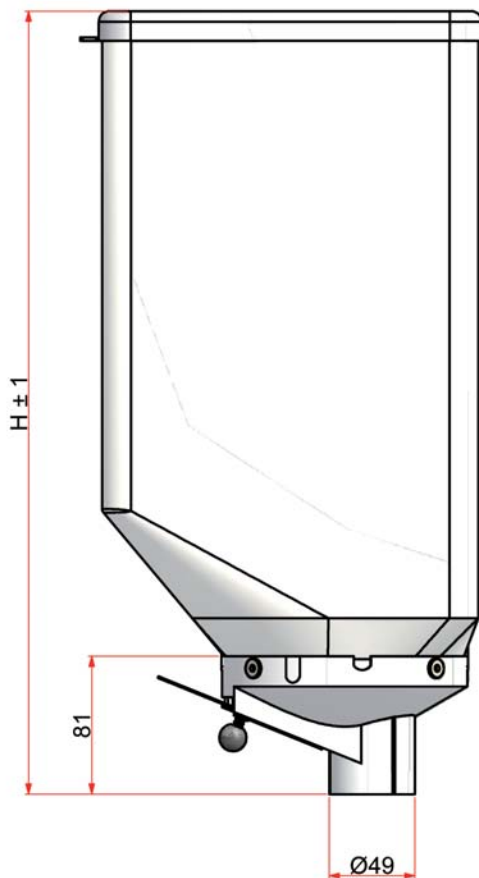

COFFEE BEAN HOPPERS

On request the base can be mounted on different positions.

H=Any up to 460mm

SERIES 291