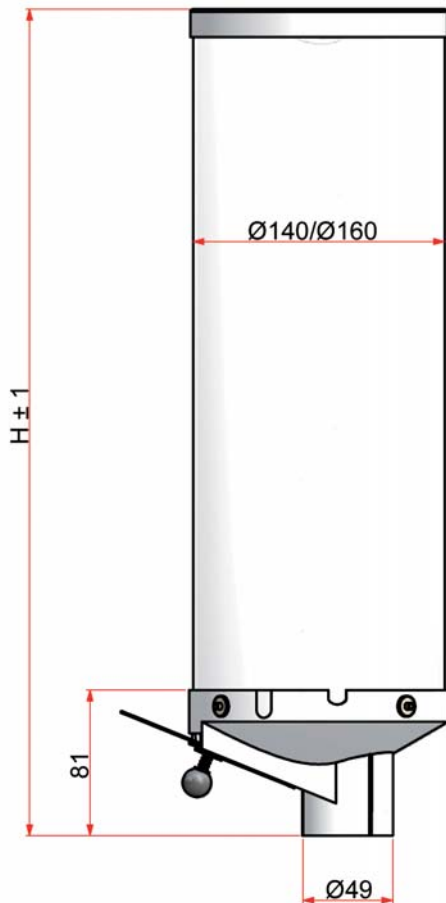

COFFEE BEAN HOPPERS

H=Any up to 1000mm

SERIES 292

COMPONENTI VENDING S.P.A. RESERVE RIGHT TO MODIFY THE PRESENT PRODUCT EVERY MOMENT AND WITHOUT NOTICE.

1 OF 1