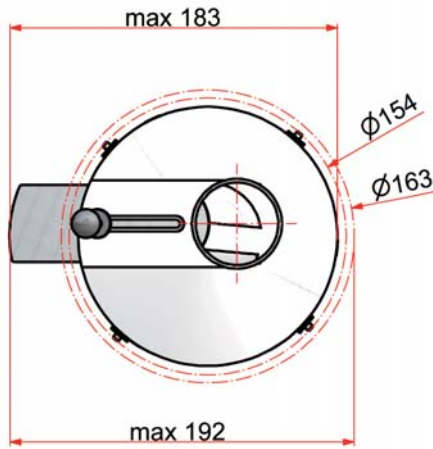

COFFEE BEAN HOPPERS

H=Any up to 1000mm

SERIES 292

COMPONENTI VENDING S.P.A. RESERVE RIGHT TO MODIFY THE PRESENT PRODUCT EVERY MOMENT AND WITHOUT NOTICE.

1 OF 1