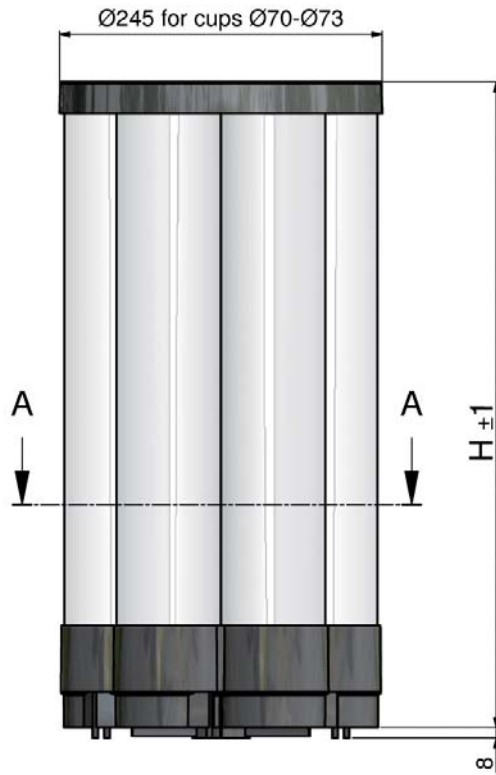

CUP TURRET - 6 STACKS

Sez. A-A

H=Any up to 720mm
(others on request)

SERIES 286 - 6 STACKS

COMPONENTI VENDING S.P.A. RESERVE RIGHT TO MODIFY THE PRESENT PRODUCT EVERY MOMENT AND WITHOUT NOTICE.

1 OF 1