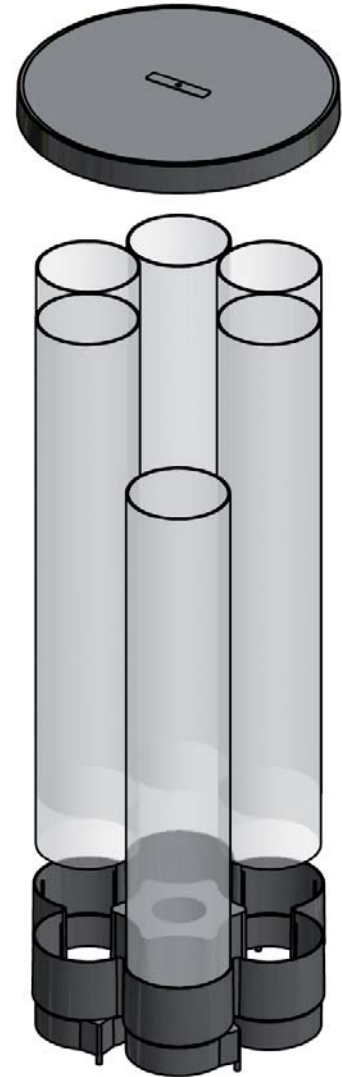

CUP TURRET - 6 STACKS

Sez. A-A

H=Any up to 720mm
(others on request)

SERIES 286 - 6 STACKS

COMPONENTI VENDING S.P.A. RESERVE RIGHT TO MODIFY THE PRESENT PRODUCT EVERY MOMENT AND WITHOUT NOTICE.

1 OF 1