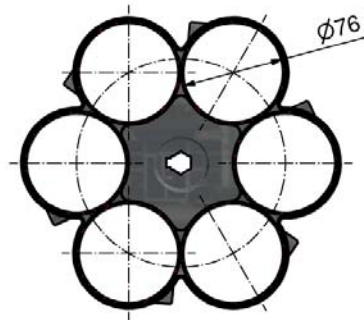

CUP TURRET - 6 STACKS

Sez. A-A

H=Any up to 720mm
(others on request)

SERIES 286 - 6 STACKS

COMPONENTI VENDING S.P.A. RESERVE RIGHT TO MODIFY THE PRESENT PRODUCT EVERY MOMENT AND WITHOUT NOTICE.

1 OF 1