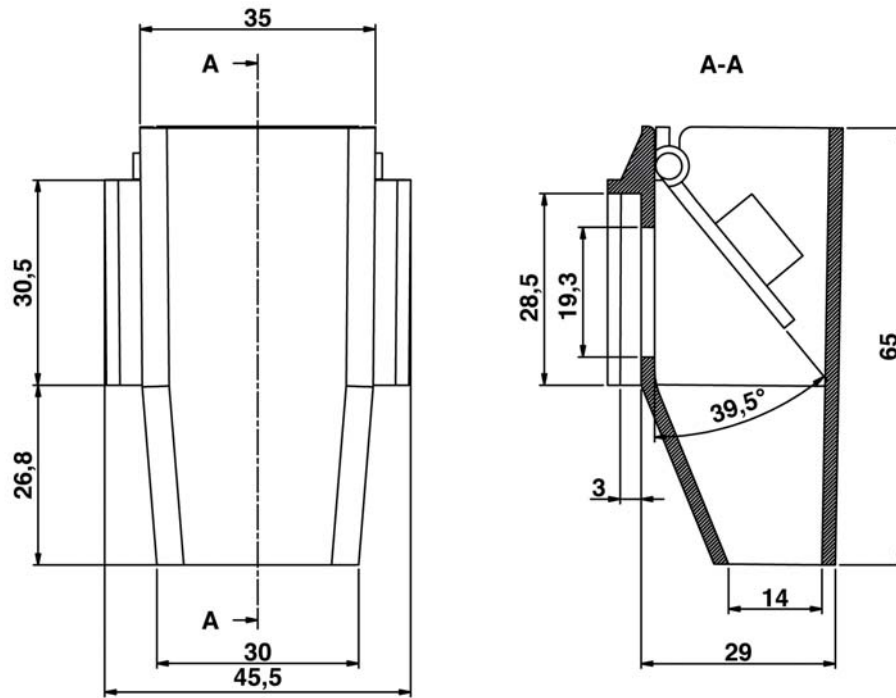

TIME BASIS DOSER / DOSATORE A TEMPO

FOR GRINDER SERIES 252 ONLY

FOR GRINDER SERIES 256 ONLY